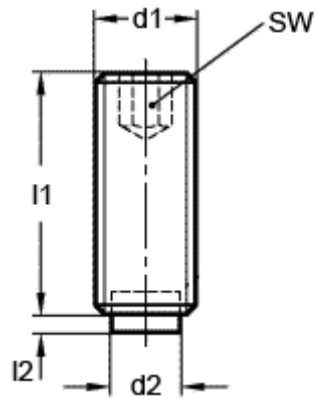

Data Sheet

Article number: 20930607

Description: E+G Grub screw
GN 913.3-M5-10-MS

Measures

d1 = M5
d2 = 3.0
l1 = 10
l2 = 0.5
SW = 2.5